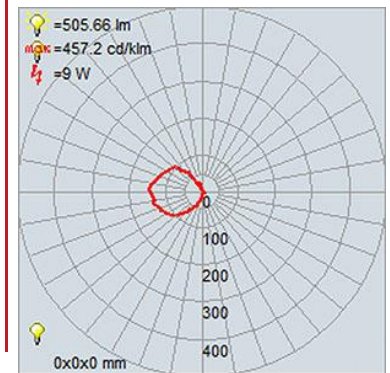

FIXTURE	BACKPLATE / CANOPY
Length:	Length
Width:	Width:
Diameter 9"	Diameter: 4.5"
Height: 9.25"	Height: 1"
Extension:	
Overall Height: 14-120"	

TECHNICAL SPECIFICATIONS

SPECIFICATIONS

Frame Material: Steel
Diffuser Material: Glass
Lamping Type: SSL (Dedicated LED) Jbox: Standard
Lamping Base: SSL Lamp Wattage: 9 W
Lamp Quantity: 1 Total Wattage: 9 W
Voltage: 120v Lamps Included: Yes

QUALIFICATIONS

Location Rating Damp
Certification: ETL (US/Canada) Listed
ADA Compliant: No Energy Star: No
JA8 Compliant: Yes Emergency Lighting: No
Marine Grade: No Warranty: 5 Year

PHOTOMETRICS

Dimmable: Yes Nominal Lumens 600 Lm
CRI: 90 Delivered Lumens: 506 Lm
CCT: 3000K
Recommended Dimmers:
(ELV)LUTRON Maestro CL MACL-153M; (ELV)LUTRON Skylark Contour CTCL-153P; (TRIAC)LEVITON Decora Sureslide 6672; (ELV)LUTRON Caseta PD - 6WCL; (ELV)LUTRON Maestro CL (Package) MACL-153M-RHW; (TRIAC)LUTRON Diva DVCL-153P; (TRIAC)LEVITON Decora Sureslide 6674

Notes: _____

LINE DRAWING

IES FILE

In addition to Access Lighting's purchase and warranty terms and conditions, by signing below or placing an order, you agree that you are authorized to bind the entity placing any order and acknowledge the following: All of sizes and measurements are approximate and all images are for illustrative purposes only. In the event of an inconsistency, the "Product Measurements" section controls. There also may be slight differences in the colors and designs compared to the displayed and printed images.